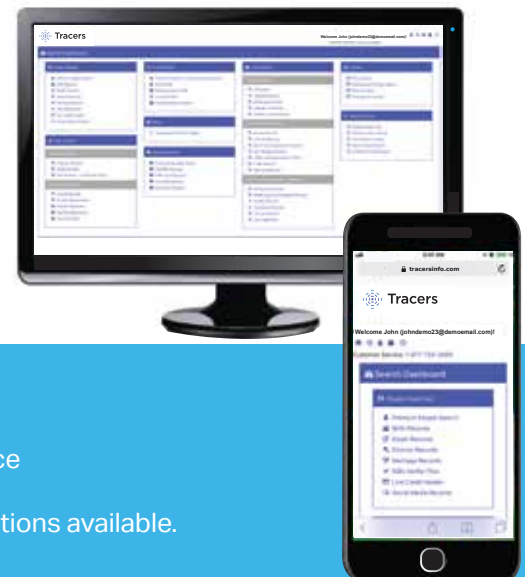

## Locate hard to find people, faster and easier.

Process servers rely on Tracers' data solutions to find addresses and other frequent locations of persons that need to receive service of process. Tracers' advanced search logic quickly sorts through billions of records to instantly bring you powerful location data. As one of the leading providers of public and private-records information, Tracers' data covers nearly every adult in the U.S.

### Immediate results.

Tracers skip-tracing and extensive data solutions piece together the latest and extensive information to help you find your subject, even when there is limited known information. Enter any details you have on an individual you're serving process and let Tracers' powerful search technology do the rest. Have confidence that you are accessing the most up-to-date and comprehensive information to track down your subject from your office or smartphone.

### Data solutions include:

- Residential address
- Place of employment
- Social media searches
- Real-time incarceration records
- Criminal record & arrest searches
- Property searches
- Shared residence searches
- Vehicle registration searches
- Associates & relatives searches